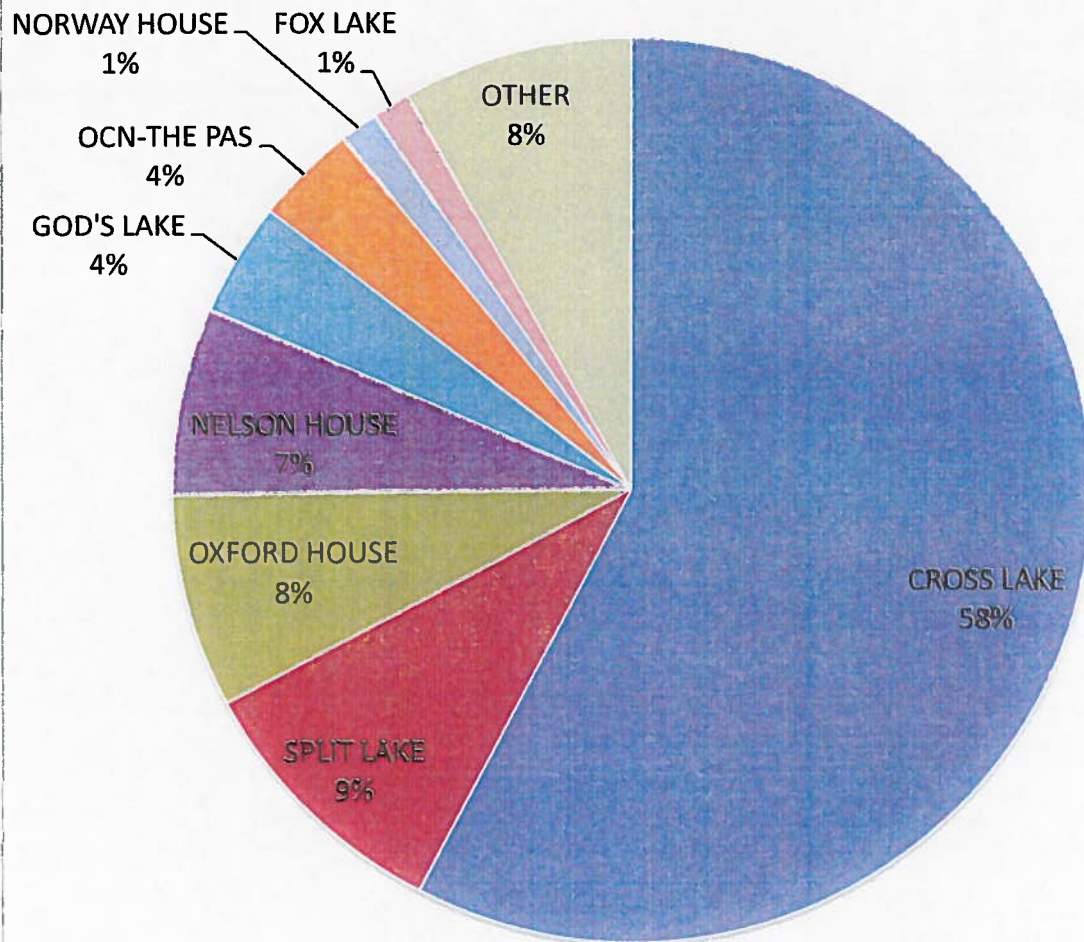

Ancestry Composition of Wabowden

Band Affiliations

Other includes:

Crane River (3), Montreal Lake, SK (3), Saskatchewan (2), Not Stated (2), Grand Rapids (1), Key Band, SK (1), Peguis FN (1), Sagkeeng FN (1), Yellowquill, SK (1), Hatchett Lake Sk (1), Fort William Ontario (1), No Affiliation (1).