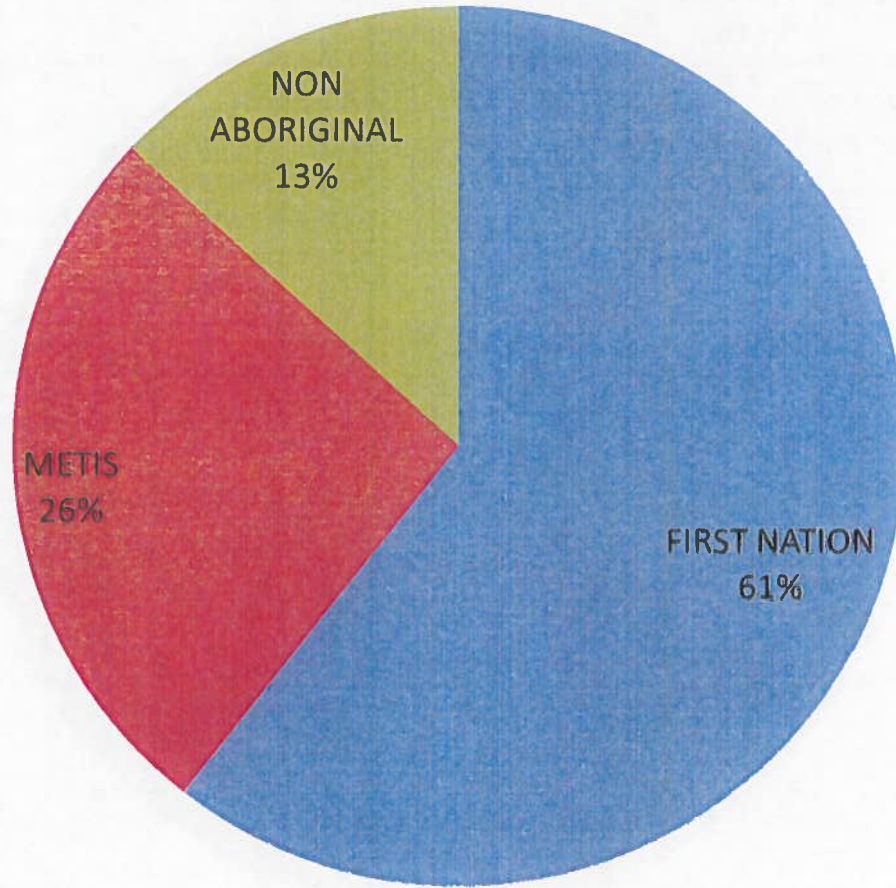

Ancestry Composition of Wabowden